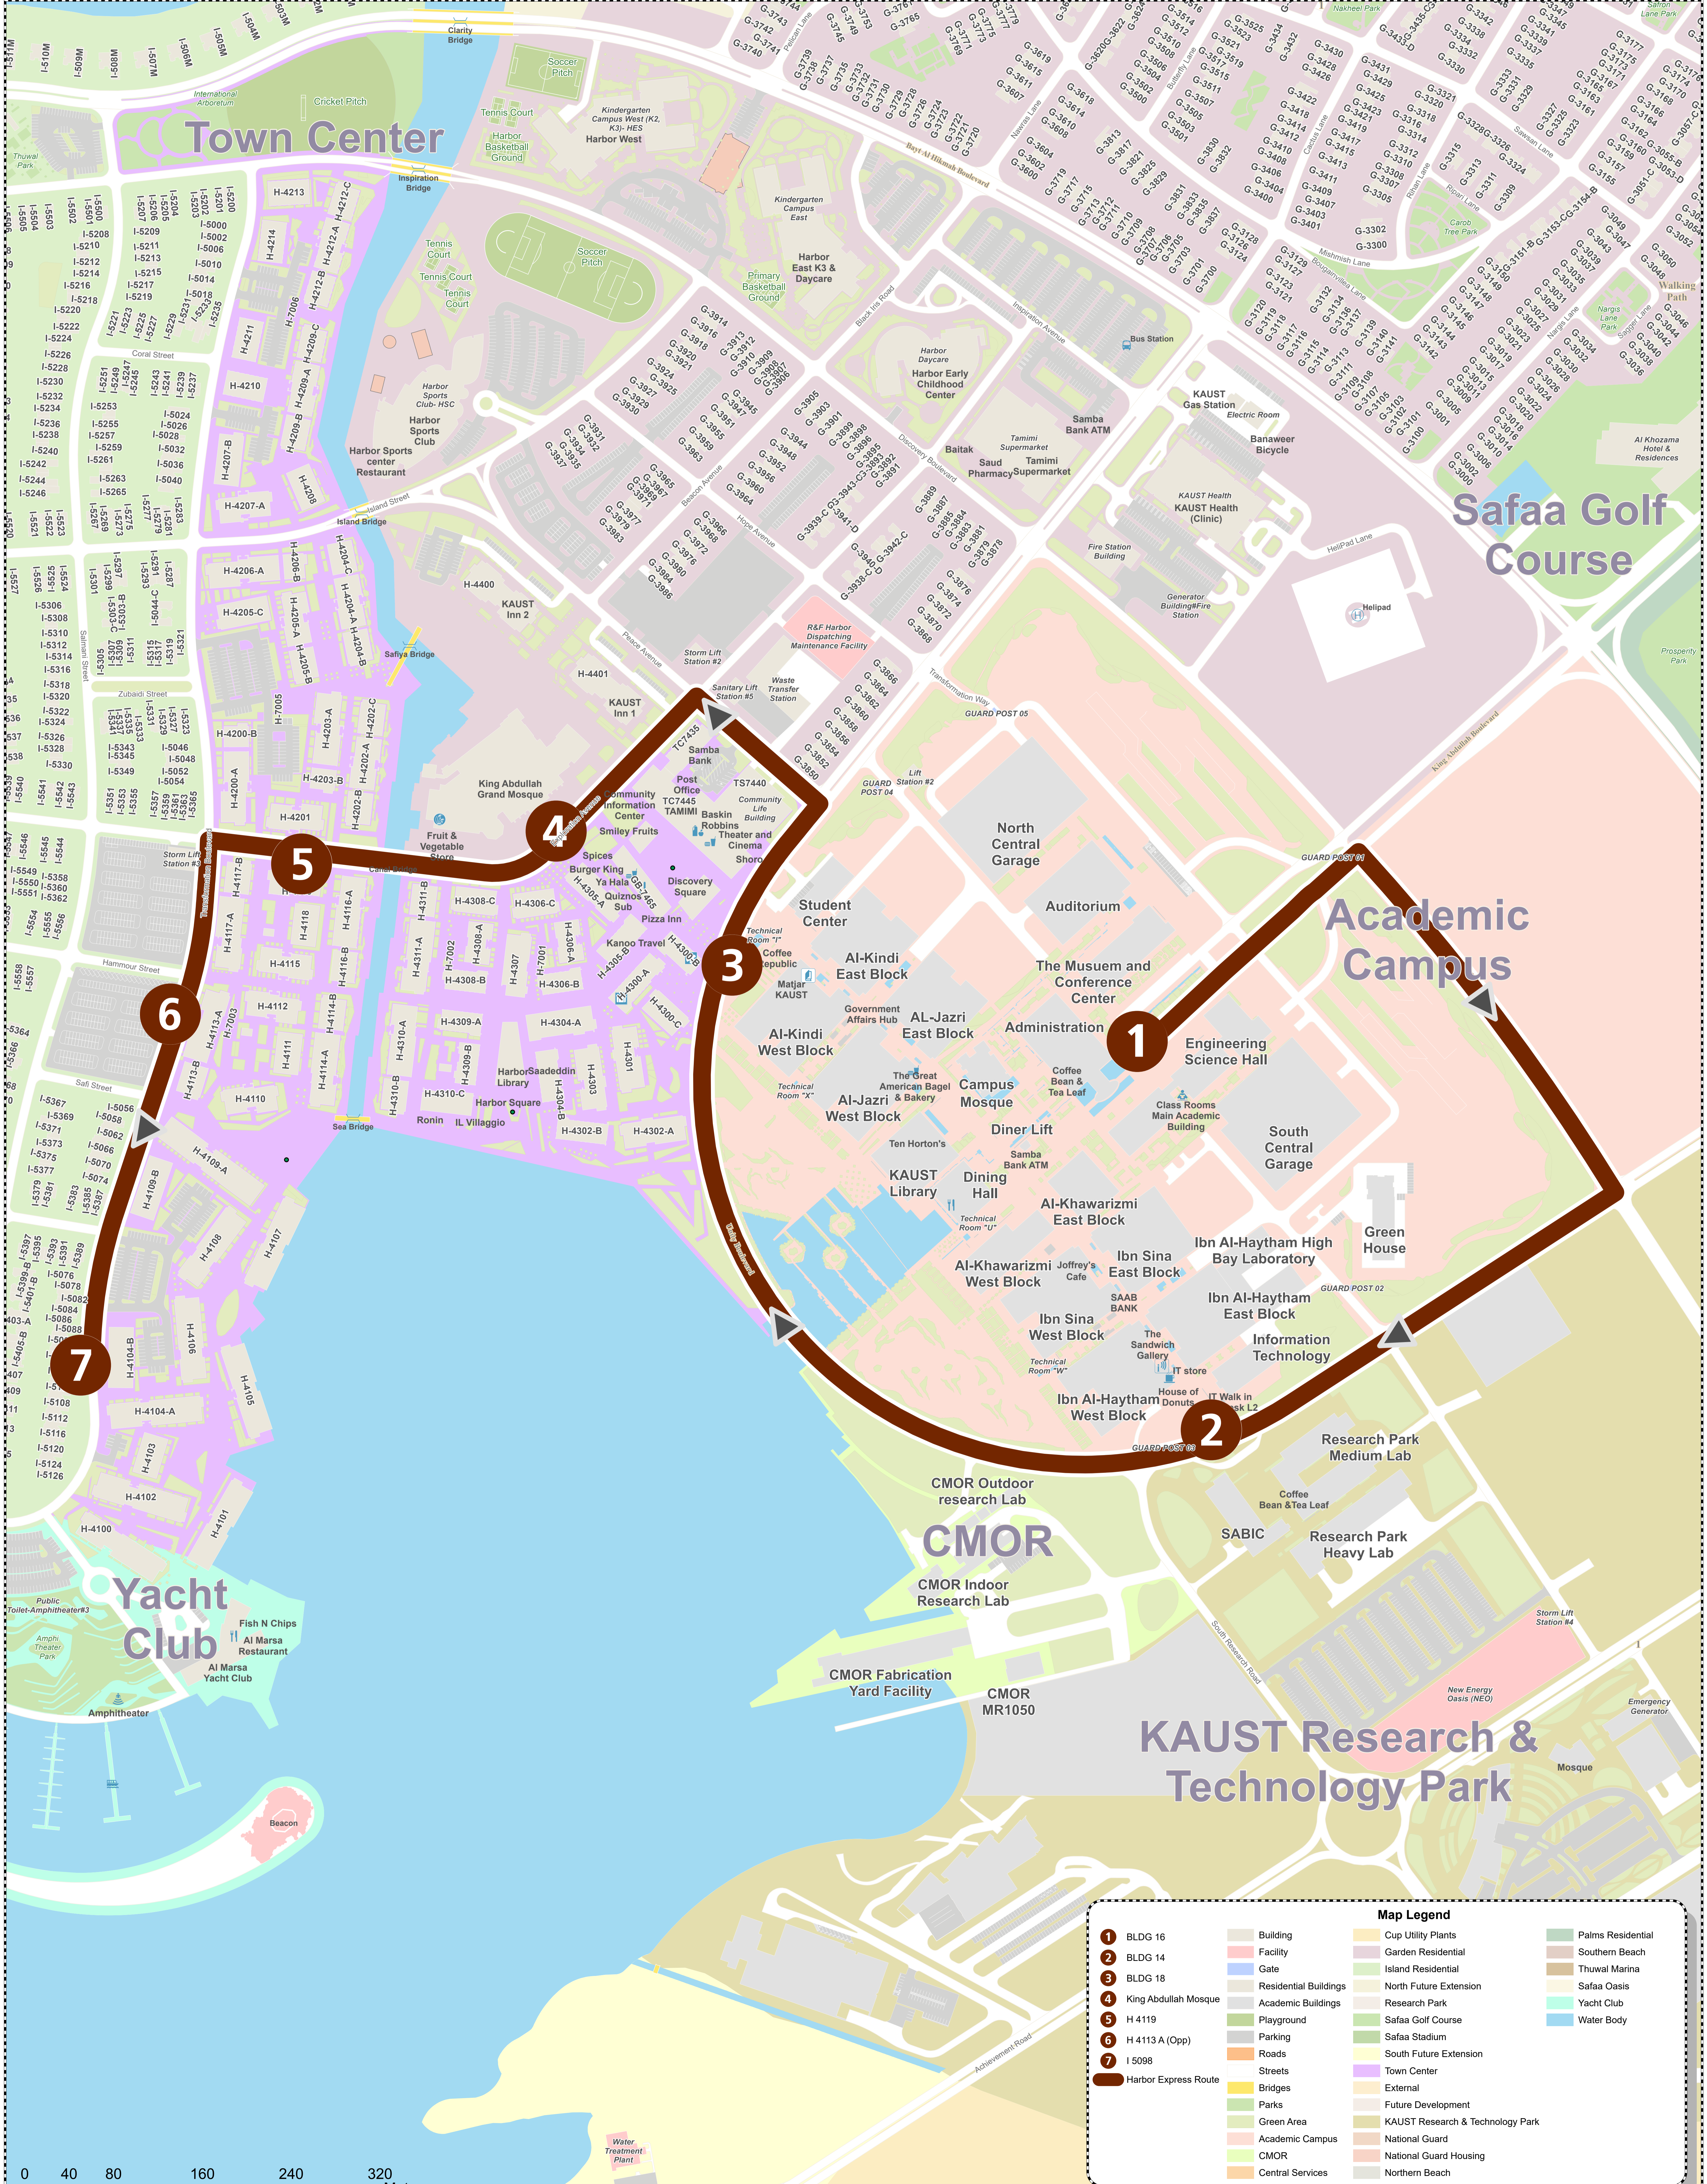

HARBOR EXPRESS BUS ROUTE

KING ABDULLAH UNIVERSITY OF SCIENCE AND TECHNOLOGY

جامعة الملك عبد الله للعلوم والتقنية

Map Legend			
1	BLDG 16	Building	Cup Utility Plants
2	BLDG 18	Facility	Garden Residential
3	BLDG 18	Gate	Island Residential
4	King Abdullah Mosque	Residential Buildings	North Future Extension
5	H 4119	Academic Buildings	Research Park
6	H 4113 A (Opp)	Playground	Safaa Stadium
7	I 5098	Parking	South Future Extension
	Harbor Express Route	Roads	Town Center
		Streets	External
		Bridges	Future Development
		Parks	KAUST Research & Technology Park
		Green Area	National Campus
		CMOR	National Guard Housing
		Central Services	Northern Beach
			Southern Beach
			Thawal Marina
			Yacht Oasis
			Water Body

Prepared by IT ERP Technical Team.
The KAUST campus Map copyright is owned by the King Abdullah University of Science and Technology.
All rights are reserved.
For use by authorized person only.
Date of Photography July 27 2023.